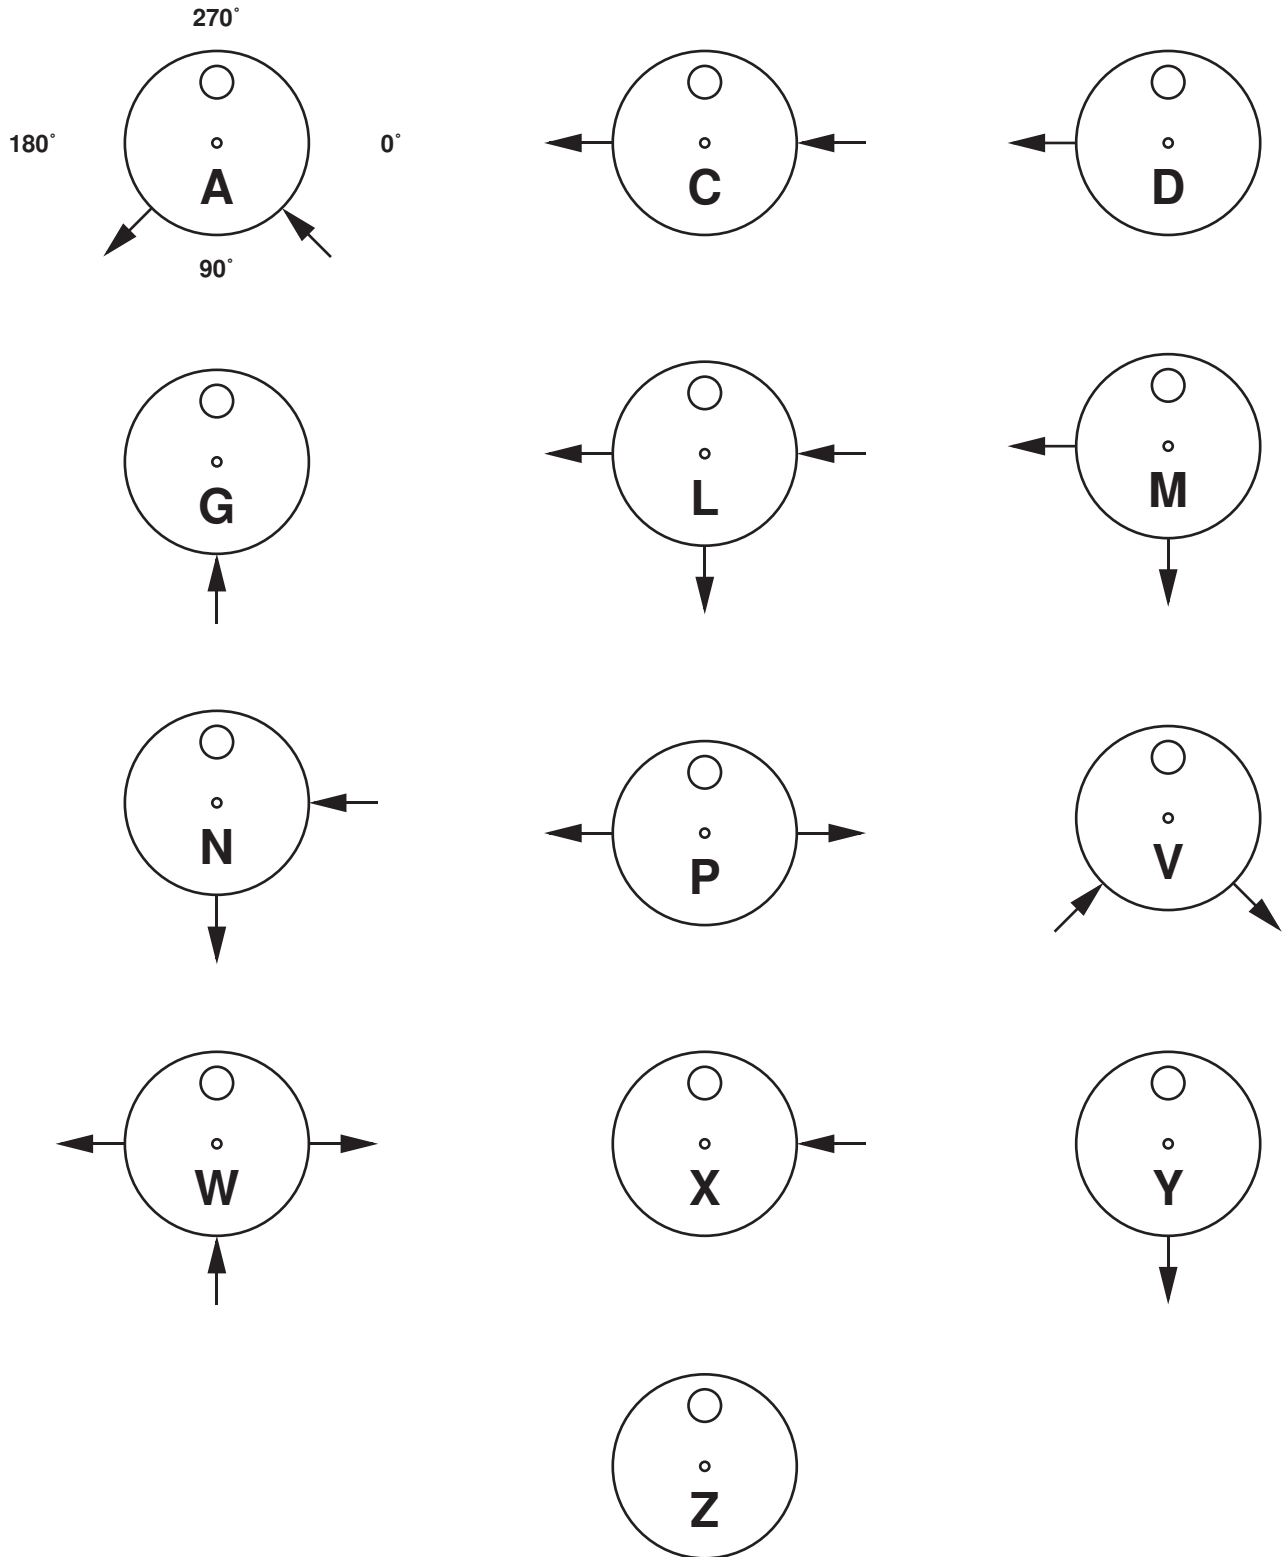

# Porting Configurations (Pressure Regulator Body) for HPR-2 Steam & Electric and HPR-2XW Steam & Electric Series

Location of ports from top view. Arrow pointing toward body is inlet. Arrow pointing away from body is outlet.