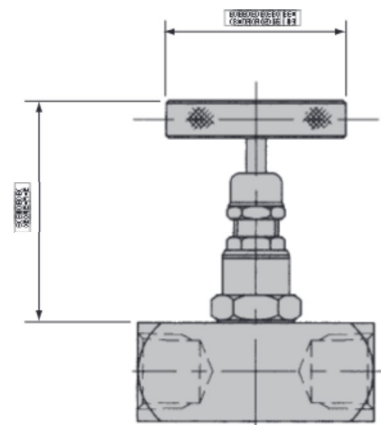

HEAD UNIT OPTIONS

reliability
under
pressure

PANEL MOUNT OPTION

Panel mount option.
Suffix / PM.

Note: Additionally drilled and tapped mounting holes (suffix /PMHT) top, or bottom (suffix /PMHB) available.

HAND WHEEL LOCKING AND POSITION INDICATOR OPTION

Hand wheel locking and position indicator option.
Suffix / HL-PL.

Note: Padlock is extra.
Suffix / PAD.

STAINLESS STEEL HAND WHEEL OPTION

Stainless steel hand wheel (316 grade).
Suffix / SSHW.