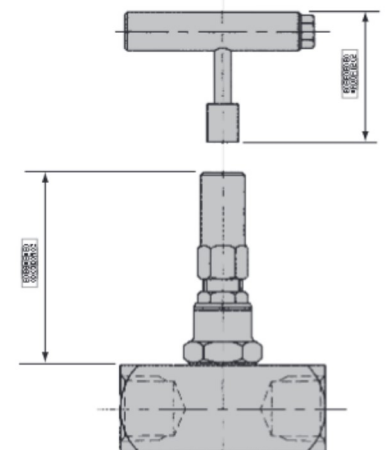

OXYGEN SERVICE OPTION Degreased to air products A03 standard, suffix /OXY.