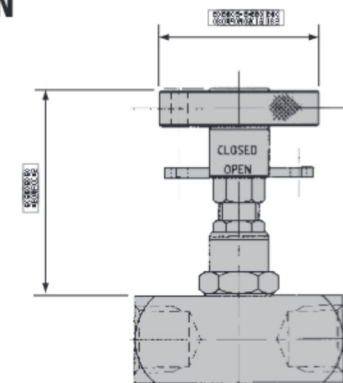

HEAD UNIT OPTIONS

reliability
under
pressure

PANEL MOUNT OPTION

Panel mount option.
Suffix / PM.

Note: Additionally drilled and tapped mounting holes (suffix /PMHT) top, or bottom (suffix /PMHB) available.

HAND WHEEL LOCKING AND POSITION INDICATOR OPTION

Hand wheel locking and position indicator option.
Suffix / HL-PL.

Note: Padlock is extra.
Suffix / PAD.

STAINLESS STEEL HAND WHEEL OPTION

Stainless steel hand wheel (316 grade).
Suffix / SSHW.