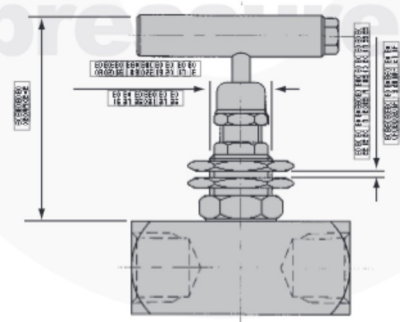

HEAD UNIT OPTIONS

reliability
under
pressure

PANEL MOUNT OPTION

Panel mount option.
Suffix / PM.

Note: Additionally drilled and tapped mounting holes (suffix /PMHT) top, or bottom (suffix /PMHB) available.

HAND WHEEL LOCKING AND POSITION INDICATOR OPTION

Hand wheel locking and position indicator option.
Suffix / HL-PL.

Note: Padlock is extra.
Suffix / PAD.

STAINLESS STEEL HAND WHEEL OPTION

Stainless steel hand wheel (316 grade).
Suffix / SSHW.